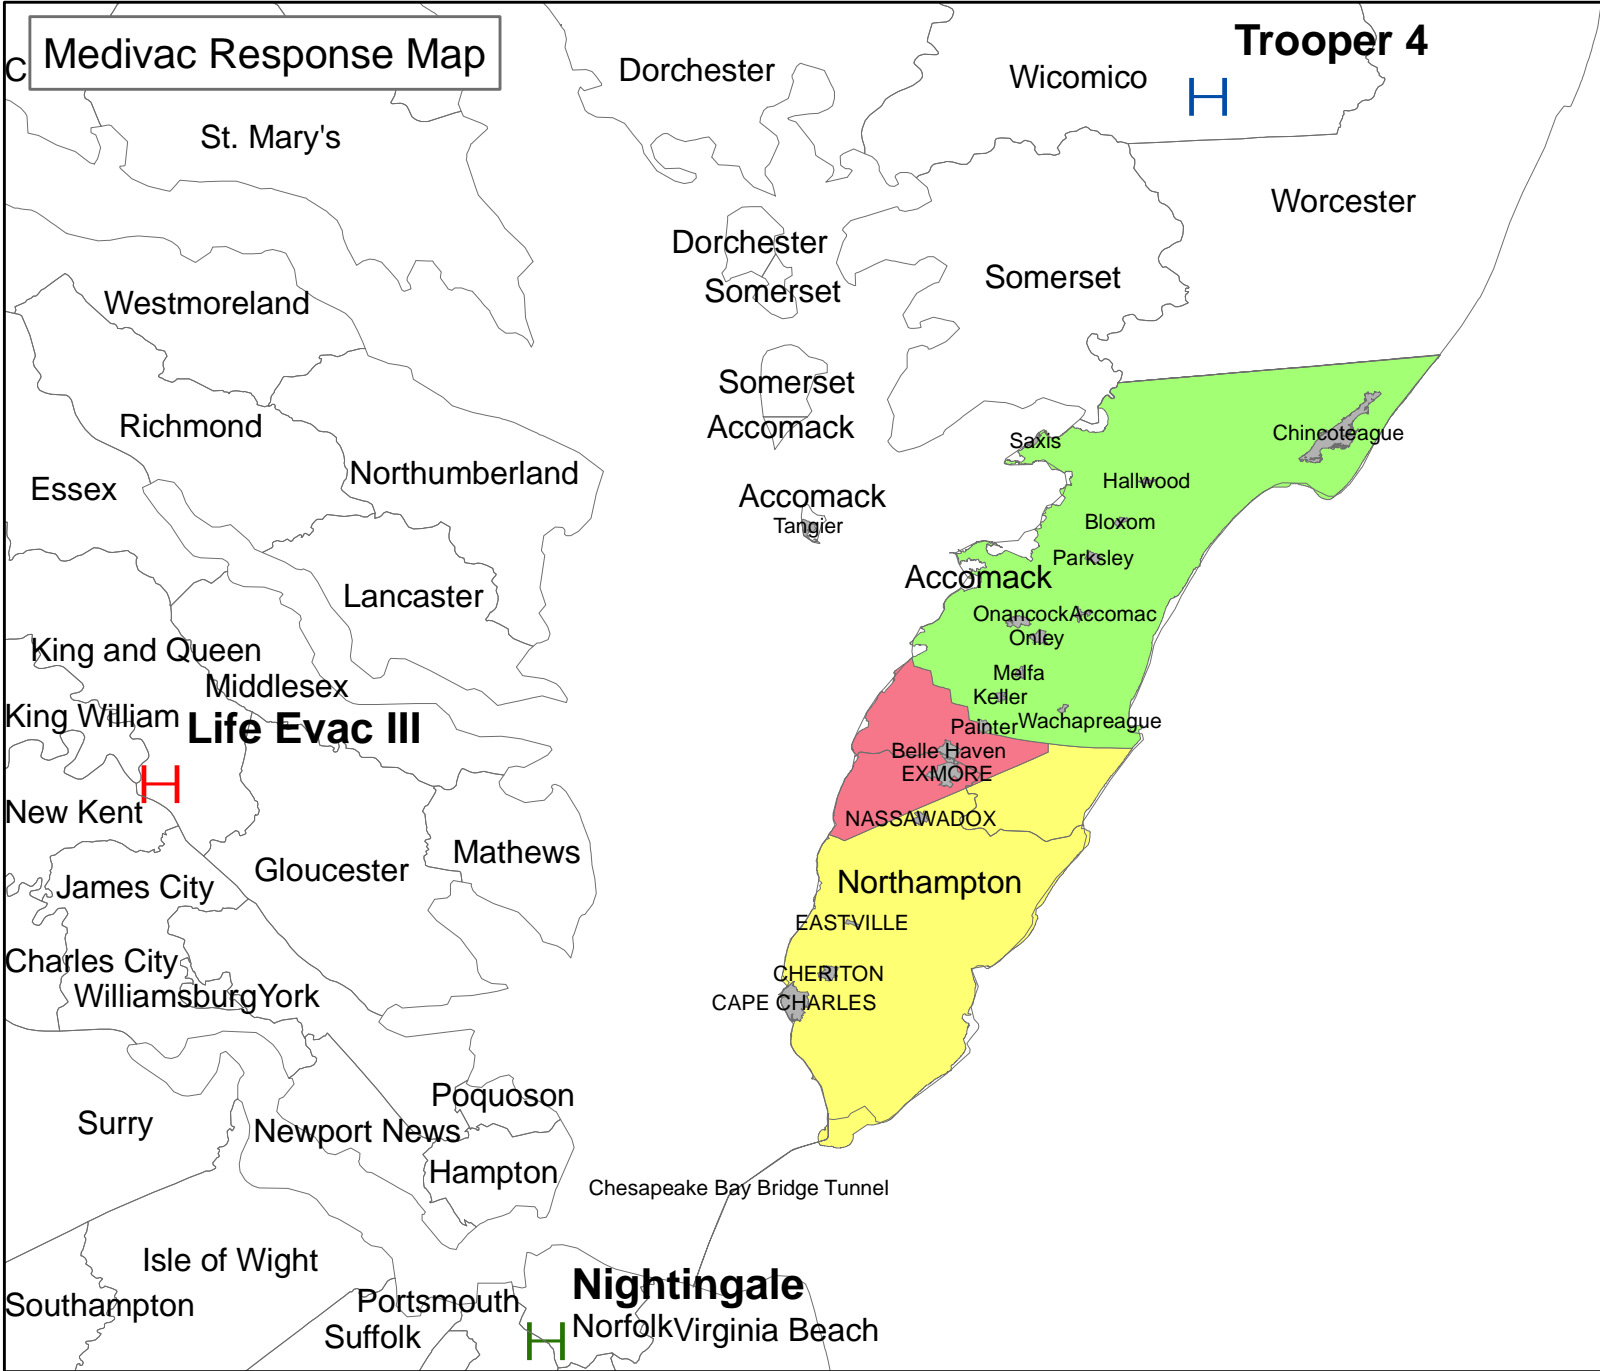

Medivac Response Map

5

MEDIVAC DISTRICT 1

- District 1
- Life Evac III
- Nightingale

MEDIVAC DISTRICT 2

- District 2
- Nightingale
- Life Evac III

MEDIVAC DISTRICT 3

- District 3
- Trooper 4
- Life Evac III

0 2.5 5 10 Miles